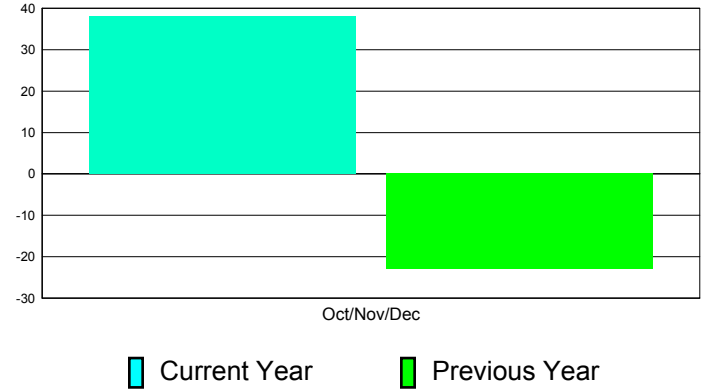

Comparison of Membership Gain/Loss

Current Year Compared to the Previous Year