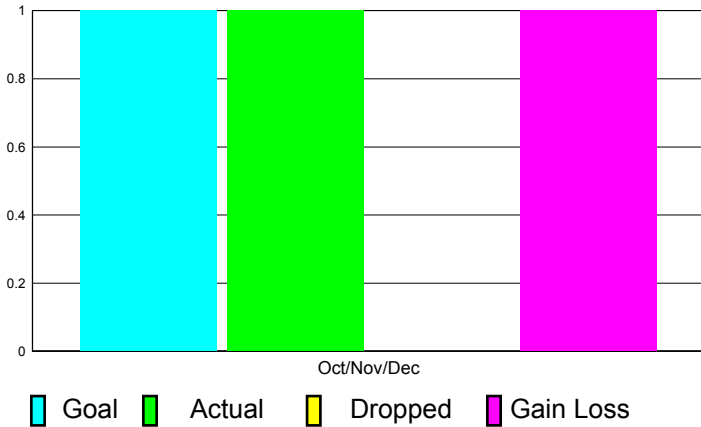

GMT Reports for District (or Undistricted) **District 105 C**

GMT: HOWARD PATRICK LEE

Location: ENGLAND

GMT CA: 4

CLUBS

Club Results
2011-2012

Clubs
2010-2011

Month	New Club Goal	Actual New Clubs	Actual Dropped Clubs	Gain/Loss of Clubs	Gain/Loss of Clubs
Oct/Nov/Dec	1	1	0	1	0
Totals	1	1	0	1	0

Club Results 2011-2012

Goal, New, Dropped, Gain/Loss

Comparison of Club Gain/Loss

Current Year Compared to the Previous Year

YTD Status Quo Clubs 2010-2011

Status Quo Clubs Compared to Status Quo Members

MEMBERSHIP