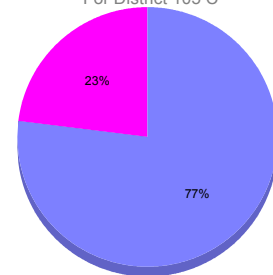

Membership Results
2011-2012

Membership
2010-2011

Month	Net Memb Goal	Actual New Memb	Actual Dropped Memb	Gain/Loss of Memb	Gain/ Loss of Memb
Oct/Nov/Dec	30	107	69	38	-23
Totals	30	107	69	38	-23

Membership Results 2011-2012

Goal, New, Dropped, Gain/Loss

Comparison of Membership Gain/Loss

Current Year Compared to the Previous Year

Gender Comparison 2010-2011

For District 105 C

Oct/Nov/Dec

■ Male ■ Female