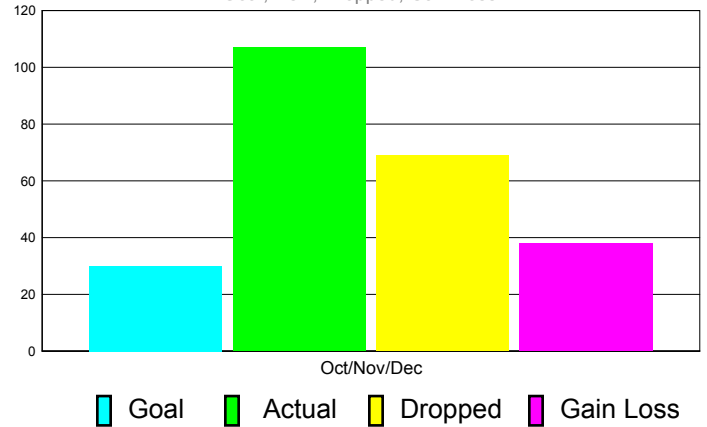

Membership Results 2011-2012

Goal, New, Dropped, Gain/Loss